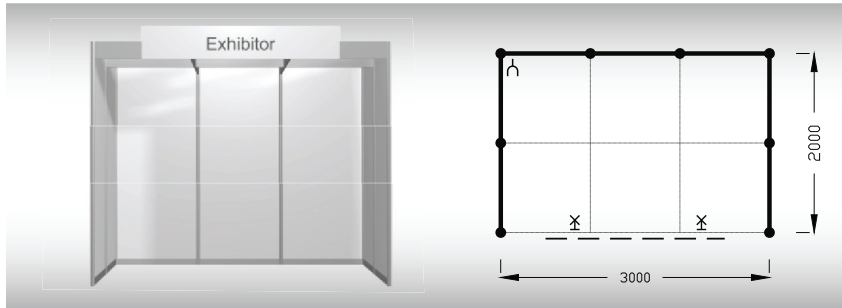

TYPE A
row

Standard stand row - TYPE A, price for 1 sqm CZK 1.940,- excl. VAT

The price includes: exhibition area (uncarpeted), stand construction (without graphics), lighting (1 spot / 3 sqm), 1x 230 V socket, power supply up to 2,2 kW incl. testing, 2x Assembly/Dismantling Pass, 2x Exhibitor's Pass.

Required measure (depth x width)

- 2 x 2 m
- 2 x 3 m
- 2 x 4 m
- 2 x 5 m
- 2 x 6 m
- 2 x 7 m
- 2 x 9 m
- 3 x 3 m
- 3 x 4 m

TYPE B
corner

Standard stand corner - TYPE B, price for 1 sqm CZK 1.940,- excl. VAT

Required measure (depth x width)

- 2 x 2 m
- 2 x 3 m
- 2 x 4 m
- 2 x 5 m
- 2 x 7 m
- 3 x 3 m
- 3 x 4 m
- 3 x 5 m
- 3 x 6 m

TYPE C
head

Standard stand head - TYPE C, price for 1 sqm CZK 1.940,- excl. VAT

The price includes: exhibition area (uncarpeted), stand construction (without graphics), lighting (1 spot / 3 sqm), 1x 230 V socket, power supply up to 2,2 kW incl. testing, 2x Assembly/Dismantling Pass, 2x Exhibitor's Pass.