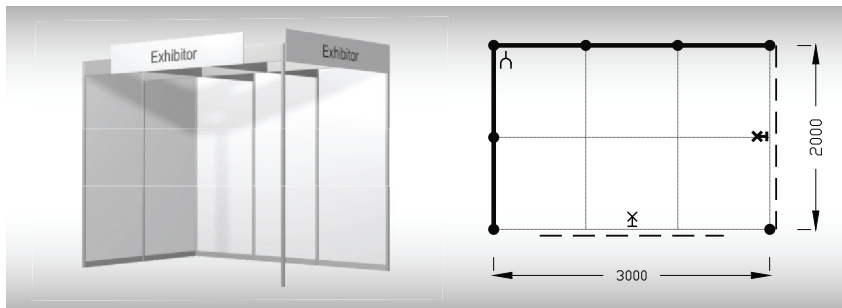

TYPE A
row

Standard stand row - TYPE A, price for 1 sqm CZK 1.940,- excl. VAT

The price includes: exhibition area (uncarpeted), stand construction (without graphics), lighting (1 spot / 3 sqm), 1x 230 V socket, power supply up to 2,2 kW incl. testing, 2x Assembly/Dismantling Pass, 2x Exhibitor's Pass.

Required measure (depth x width)

- 2 x 2 m
- 2 x 3 m
- 2 x 4 m
- 2 x 5 m
- 2 x 6 m
- 2 x 7 m
- 2 x 9 m
- 3 x 3 m
- 3 x 4 m

TYPE B
corner

Standard stand corner - TYPE B, price for 1 sqm CZK 1.940,- excl. VAT

Required measure (depth x width)

- 2 x 2 m
- 2 x 3 m
- 2 x 4 m
- 2 x 5 m
- 2 x 7 m
- 3 x 3 m
- 3 x 4 m
- 3 x 5 m
- 3 x 6 m

TYPE C
head

Standard stand head - TYPE C, price for 1 sqm CZK 1.940,- excl. VAT

The price includes: exhibition area (uncarpeted), stand construction (without graphics), lighting (1 spot / 3 sqm), 1x 230 V socket, power supply up to 2,2 kW incl. testing, 2x Assembly/Dismantling Pass, 2x Exhibitor's Pass.