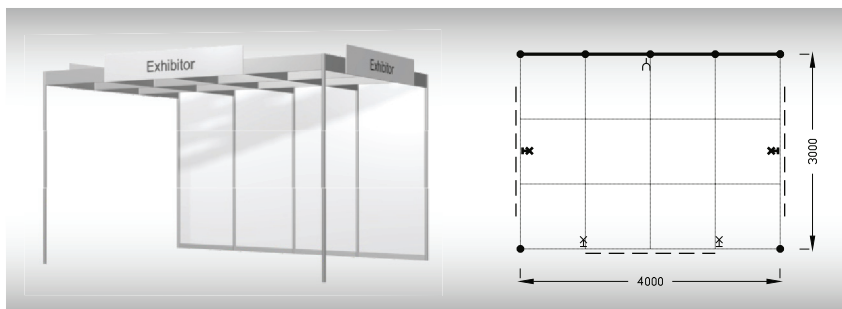

Required measure (depth x width)

- 2 x 2 m
- 2 x 3 m
- 2 x 4 m
- 2 x 5 m
- 2 x 6 m
- 2 x 7 m
- 2 x 9 m
- 3 x 3 m
- 3 x 4 m

TYPE B
corner

Standard stand corner - TYPE B, price for 1 sqm CZK 1.940,- excl. VAT

Required measure (depth x width)

- 2 x 2 m
- 2 x 3 m
- 2 x 4 m
- 2 x 5 m
- 2 x 7 m
- 3 x 3 m
- 3 x 4 m
- 3 x 5 m
- 3 x 6 m

TYPE C
head

Standard stand head - TYPE C, price for 1 sqm CZK 1.940,- excl. VAT

The price includes: exhibition area (uncarpeted), stand construction (without graphics), lighting (1 spot / 3 sqm), 1x 230 V socket, power supply up to 2,2 kW incl. testing, 2x Assembly/Dismantling Pass, 2x Exhibitor's Pass.