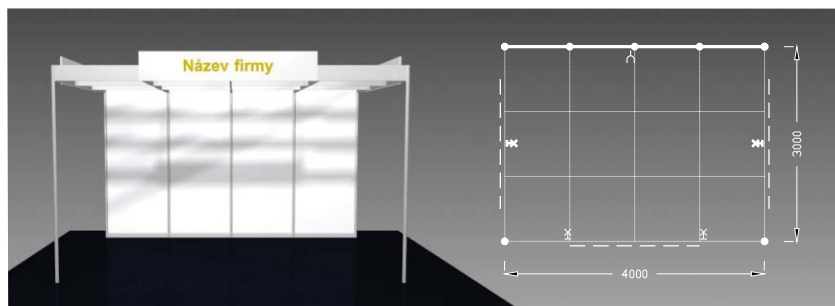

Required measure (depth x width)

- 2 x 2 m
- 2 x 3 m
- 2 x 4 m
- 2 x 5 m
- 2 x 6 m
- 2 x 7 m
- 2 x 9 m
- 3 x 3 m
- 3 x 4 m

TYPE B

Standard stand - TYPE B, price for 1 sqm CZK 2.390,- excl. VAT

The price includes: exhibition area (uncarpeted), stand construction (without graphic), lighting (1 spot / 3 sqm), 1x 230 V socket, power supply up to 2,2 kW incl. testing, 2x Assembly/Dismantling Pass, 2x Exhibitor's Pass.

Required measure (depth x width)

- 2 x 2 m
- 2 x 3 m
- 2 x 4 m
- 2 x 5 m
- 2 x 7 m
- 3 x 3 m
- 3 x 4 m
- 3 x 5 m
- 3 x 6 m

TYPE C

Standard stand - TYPE C, price for 1 sqm CZK 2.390,- excl. VAT

The price includes: exhibition area (uncarpeted), stand construction (without graphic), lighting (1 spot / 3 sqm), 1x 230 V socket, power supply up to 2,2 kW incl. testing, 2x Assembly/Dismantling Pass, 2x Exhibitor's Pass.

Required measure (depth x width)

- 2 x 4 m
- 3 x 4 m
- 3 x 6 m

Joint conditions for all types and sizes of stands:

- The stand will be ready at 10.00 a.m. one day before the fair begins
- Note! - stand dismantling will begin immediately after the fair has ended