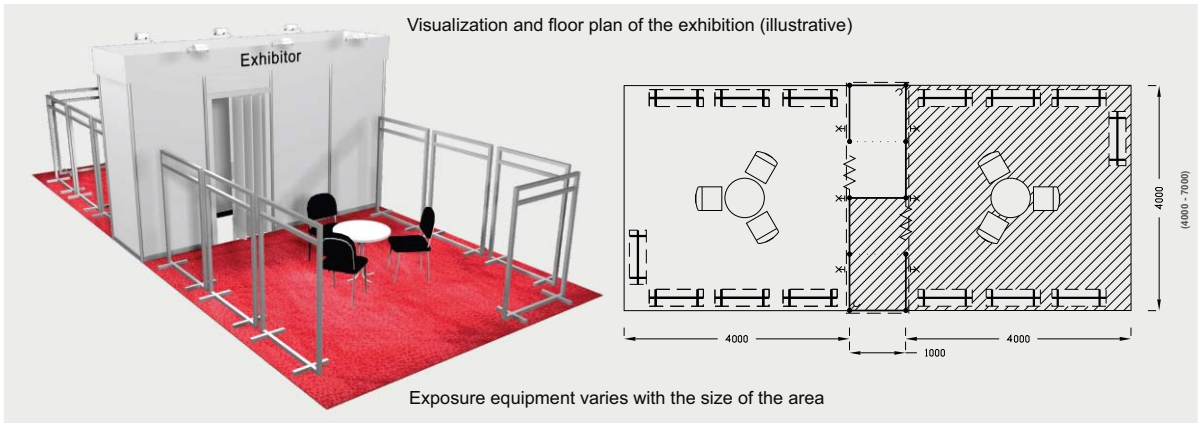

**Expositions Offer - depth of stands 4 m, width 4, 5, 6 and 7 m**

The price includes: exhibition area, registration fee, stand construction incl. furnishings (see the list), 1x socket 220V, 1x wastebasket, carpet flooring, an inscription of up to 15 characters on fascia, power supply up to 2,2 kW incl. testing, daily cleaning, 2x Assembly/Dismantling Pass, 2 - 3x Exhibitor's Pass, the company name and address in the fair catalogue and in the electronic information system and in Brands and Companies Map.

Stand furnishings	4 x 4 m	4 x 5 m	4 x 6 m	4 x 7 m
table	1	1	2	2
chair	3	3	6	6
stender without lighting	7	8	9	10
socket 220V	1	1	1	1
storage	2 x 1 m	2,5 x 1 m	3 x 1 m	3,5 x 1 m
spotlight	3	4	5	6
carpet (sqm)	16 m <sup>2</sup>	20 m <sup>2</sup>	24 m <sup>2</sup>	28 m <sup>2</sup>
exhibitor's pass	2	2	3	3
<b>Total price in CZK excl. VAT</b>	<b>50 413,-</b>	<b>59 243,-</b>	<b>67 296,-</b>	<b>76 772,-</b>

**Additional equipment to Showroom expositions (Prices excl. VAT)**

- other facilities can be ordered on a supplementary basis - see ieso.bvv.cz

 Chair Bystfice I Pcs Price CZK 350,-	 Bar stools Pcs Price CZK 800,-	 Round table 70 cm white Pcs Price CZK 500,-	 Round table 90 cm white Pcs Price CZK 720,-	 Table buffet white Pcs Price CZK 1 000,-	 Stand for brochures Pcs Price CZK 1 080,-
 Lockable cabinet Pcs Height 88 cm Width 59 cm Depth 45 cm Price CZK 1 300,-	 Refrigerator incl. socket Pcs Price CZK 2 600,-	 Eyecatcher front Pcs Price CZK 928,-	 Information desk Premium Pcs Price CZK 2 728,-	 Hanging truss lenght 4 m + 8x spotlight KING Pcs Price CZK 13 560,-	 Hanging banner 3 x 1 m double-sided banner 3 x 1 m Pcs Price CZK 4 480,-
 Socket 220 V Pcs excl. electricity Price CZK 310,-	 Spotlight Pcs Price CZK 330,-	 Spotlight with holder Pcs Price CZK 690,-	 Spotlight KING Pcs Price CZK 815,-		