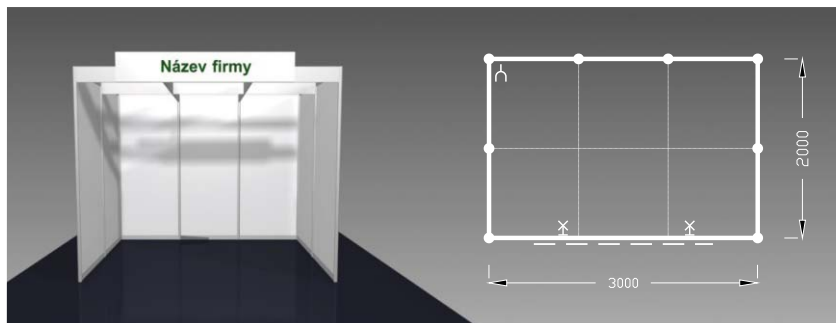

**TYPE
 A**

**Standard stand TYPE A, row, price for 1 sqm up to 30. 9. 2022 CZK 2 595,- excl. VAT
 after 30. 9. 2022 CZK 2 950,- excl. VAT**

The price includes: exhibition area (uncarpeted), registration fee, stand construction (without graphic), lighting (1 spot / 3 sqm), 1x 230 V socket, power supply up to 1,3 kW incl. testing, 2x build-up and dismantling entry pass, 2x exhibitor entry pass, 1x unspecified car entry.

Required measure
 (depth x width)

- 2 x 2 m
- 2 x 3 m
- 2 x 4 m
- 3 x 3 m
- 3 x 4 m

**TYPE
 B**

**Standard stand TYPE B, corner, price for 1 sqm up to 30. 9. 2022 CZK 2 595,- excl. VAT
 after 30. 9. 2022 CZK 2 950,- excl. VAT**

Required measure
 (depth x width)

- 2 x 3 m
- 3 x 3 m
- 3 x 4 m
- 3 x 5 m
- 3 x 6 m

Common conditions for all types and sizes of stands:

- The stand will be ready at 10.00 a.m. one day before the fair begins
- Note! - stand dismantling will begin the following day after the fair has ended
- Structural changes for all types of packages are not possible
- Should the exhibitor attach their own posters /banners/ stickers to the wall panels inconsiderately resulting in panel damage, they will be charged an extra fee CZK 880,- / 1 piece
- Rejection or exchange of basic furnishings will not be compensated by any price reduction
- Changes in type and proportion of exhibition area for all types of package stands are not possible
- Stand cleaning is performed every morning before the fair begins