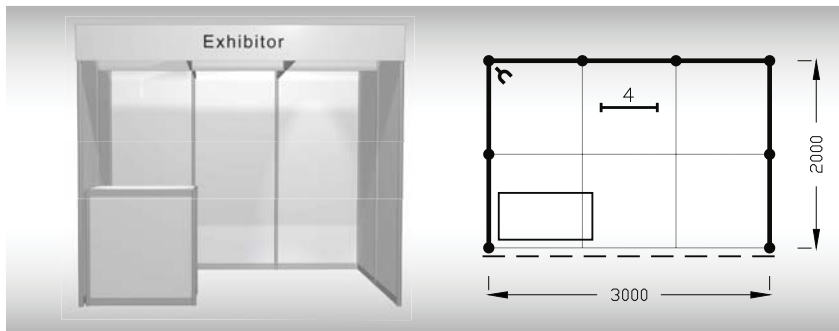

The price includes: 6 m² exhibition area, registration fee, stand construction incl. furnishings (see the list), an inscription of up to 15 characters, fascia colour of your choice, power supply up to 2,2 kW incl. testing, daily cleaning, the company name and address in the fair catalogue and in the electronic information system, 2x Assembly/ Dismantling Pass, 2x Exhibitor's Pass, 1x free car entry.

Stand furnishings:

- 1x information desk
- 1x fluorescent light
- 1x 230 V socket

TYPE B
 9 m²

Standard stand - TYPE B, 3 x 3 m, total price up to 31. 08. 2022 CZK 29 500,- excl. VAT after 31. 08. 2022 CZK 31 700,- excl. VAT