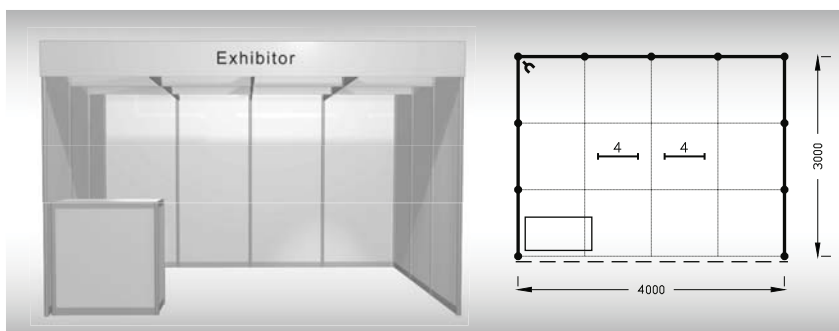

Stand furnishings:

- 1x information desk
- 1x fluorescent light
- 1x 230 V socket

TYPE C
12 m²

Standard stand - TYPE C, 4 x 3 m, total price up to 31. 08. 2022 CZK 36 100,- excl. VAT after 31. 08. 2022 CZK 38 800,- excl. VAT

The price includes: 12 m² exhibition area, registration fee, stand construction incl. furnishings (see the list), an inscription of up to 15 characters, fascia colour of your choice, power supply up to 2,2 kW incl. testing, daily cleaning, the company name and address in the fair catalogue and in the electronic information system, 2x Assembly/ Dismantling Pass, 2x Exhibitor's Pass, 1x free car entry.