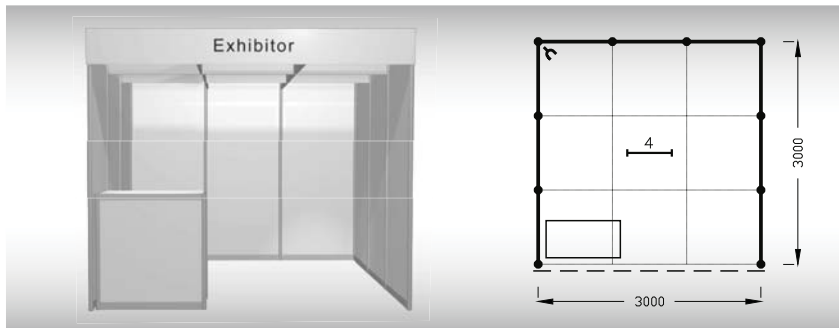

Stand furnishings:

- 1x information desk
- 1x fluorescent light
- 1x 230 V socket

TYPE B
9 m²

Standard stand - TYPE B, 3 x 3 m, total price up to 31. 08. 2022 CZK 29 500,- excl. VAT after 31. 08. 2022 CZK 31 700,- excl. VAT

The price includes: 9 m² exhibition area, registration fee, stand construction incl. furnishings (see the list), an inscription of up to 15 characters, fascia colour of your choice, power supply up to 2,2 kW incl. testing, daily cleaning, the company name and address in the fair catalogue and in the electronic information system, 2x Assembly/ Dismantling Pass, 2x Exhibitor's Pass, 1x free car entry.