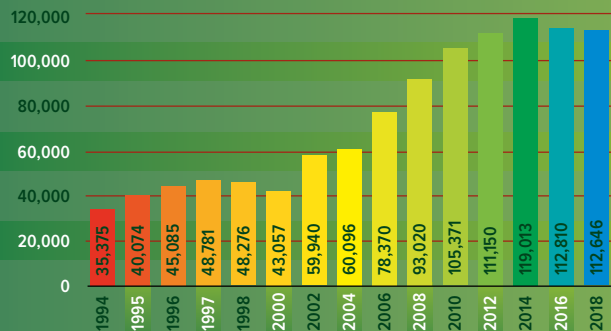

In 2018, the **BIOMASS, SILVA REGINA and TECHAGRO** agrarian fairs were attended by **112,646 visitors from 39 countries of the world**.

SILVA REGINA was the main target for 21% of the visitors.

Development of attendance 1994 - 2018