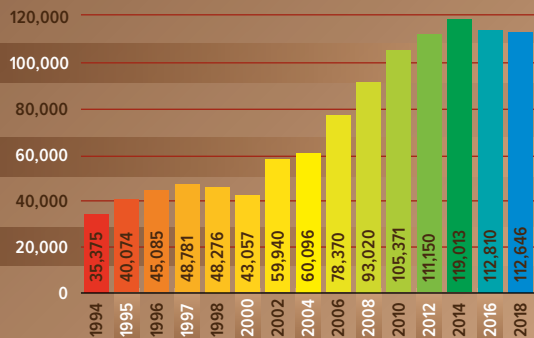

Development of attendance 1994 - 2018