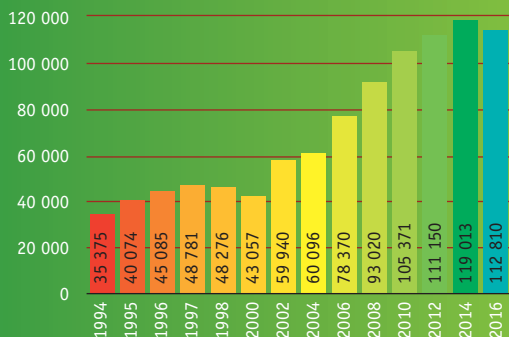

Attendance Growth 1994 - 2016