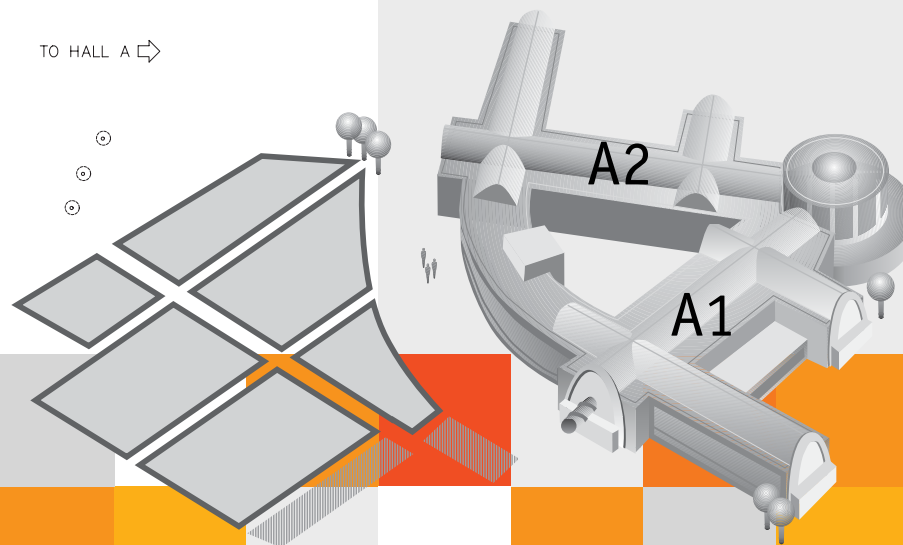

Veletrhy Brno, a.s.
Výstaviště 1
647 00 Brno
Czech Republic
Tel.: +420 541 151 111
Fax: +420 541 153 070
E-mail: info@bvvcz
www.bvvcz

BVV

**Veletrhy
Brno**